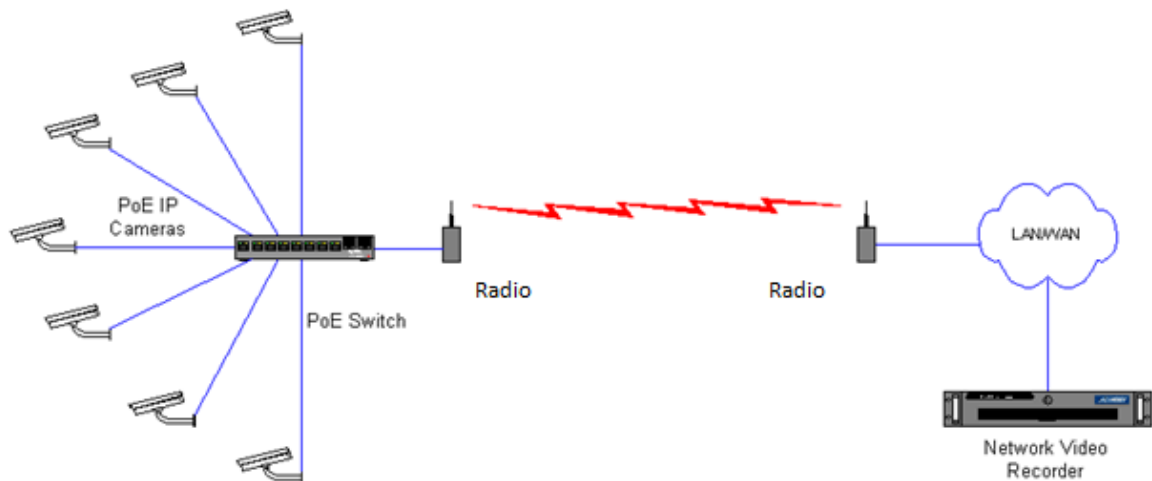

Analogue Camera Scenario 2

Point to point wireless link

Multiple analogue cameras via ip encoder and decoder

Scenarios for running Video over SilverNet Wireless Equipment

Analogue Camera Scenario 3

Point to Multipoint wireless link

Multiple analogue cameras via ip encoder and decoder

Analogue Camera Scenario 4

Point to point Wireless Repeater

Single analogue camera via ip encoder and decoder

Scenarios for running Video over SilverNet Wireless Equipment

IP Camera Solutions

IP Camera Scenario 1

Point to Point Wireless Link

Single IP Camera to an IP DVR

IP Camera Scenario 2

Point to Point Wireless Link

Multiple IP Cameras to an IP DVR

Scenarios for running Video over SilverNet Wireless Equipment

IP Camera Scenario 3

Point to Multipoint Wireless Link

Multiple IP Cameras to an IP DVR

IP Camera Scenario 4

Point to point Wireless Repeater

Single IP camera to an IP DVR