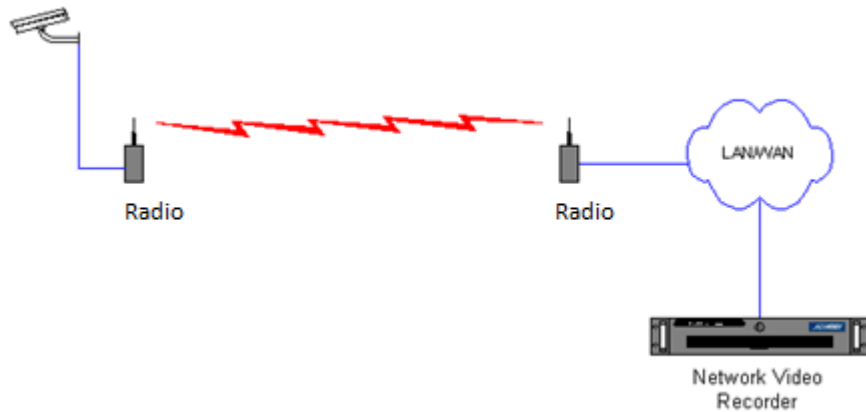

Analogue Camera Scenario 2

Point to point wireless link

Multiple analogue cameras via ip encoder and decoder

Scenarios for running Video over SilverNet Wireless Equipment

Analogue Camera Scenario 3

Point to Multipoint wireless link

Multiple analogue cameras via ip encoder and decoder

Analogue Camera Scenario 4

Point to point Wireless Repeater

Single analogue camera via ip encoder and decoder

Scenarios for running Video over SilverNet Wireless Equipment

IP Camera Solutions

IP Camera Scenario 1

Point to Point Wireless Link

Single IP Camera to an IP DVR

IP Camera Scenario 2

Point to Point Wireless Link

Multiple IP Cameras to an IP DVR

Scenarios for running Video over SilverNet Wireless Equipment

IP Camera Scenario 3

Point to Multipoint Wireless Link

Multiple IP Cameras to an IP DVR

IP Camera Scenario 4

Point to point Wireless Repeater

Single IP camera to an IP DVR