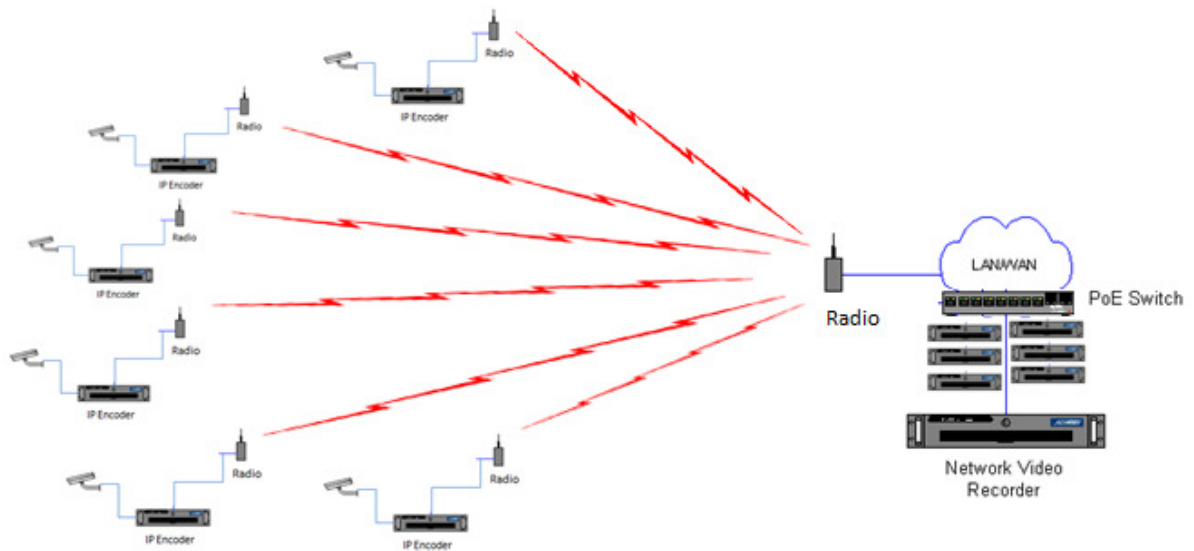

Scenarios for running Video over SilverNet Wireless Equipment

IP Wireless Transmission systems

Analogue Cameras solutions

Analogue Camera Scenario 1

Point to point wireless link

Single analogue camera via ip encoder and decoder

Analogue Camera Scenario 2

Point to point wireless link

Multiple analogue cameras via ip encoder and decoder

Scenarios for running Video over SilverNet Wireless Equipment

Analogue Camera Scenario 3

Point to Multipoint wireless link

Multiple analogue cameras via ip encoder and decoder

Analogue Camera Scenario 4

Point to point Wireless Repeater

Single analogue camera via ip encoder and decoder

Scenarios for running Video over SilverNet Wireless Equipment

IP Camera Solutions

IP Camera Scenario 1

Point to Point Wireless Link

Single IP Camera to an IP DVR

IP Camera Scenario 2

Point to Point Wireless Link

Multiple IP Cameras to an IP DVR

Scenarios for running Video over SilverNet Wireless Equipment