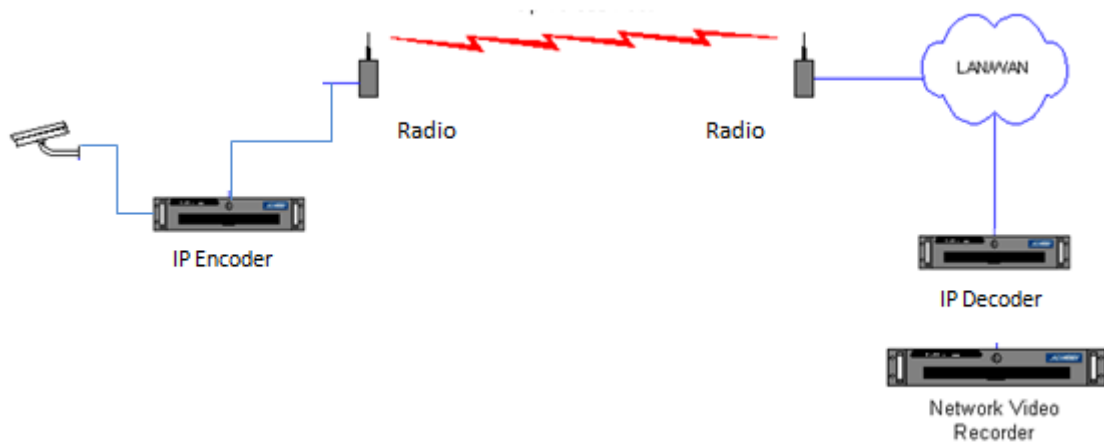

Scenarios for running Video over SilverNet Wireless Equipment

IP Wireless Transmission systems

Analogue Cameras solutions

Analogue Camera Scenario 1

Point to point wireless link

Single analogue camera via ip encoder and decoder

Analogue Camera Scenario 2

Point to point wireless link

Multiple analogue cameras via ip encoder and decoder

Scenarios for running Video over SilverNet Wireless Equipment

Analogue Camera Scenario 3

Point to Multipoint wireless link

Multiple analogue cameras via ip encoder and decoder

Analogue Camera Scenario 4

Point to point Wireless Repeater

Single analogue camera via ip encoder and decoder

Scenarios for running Video over SilverNet Wireless Equipment

IP Camera Scenario 3

Point to Multipoint Wireless Link

Multiple IP Cameras to an IP DVR

IP Camera Scenario 4

Point to point Wireless Repeater

Single IP camera to an IP DVR