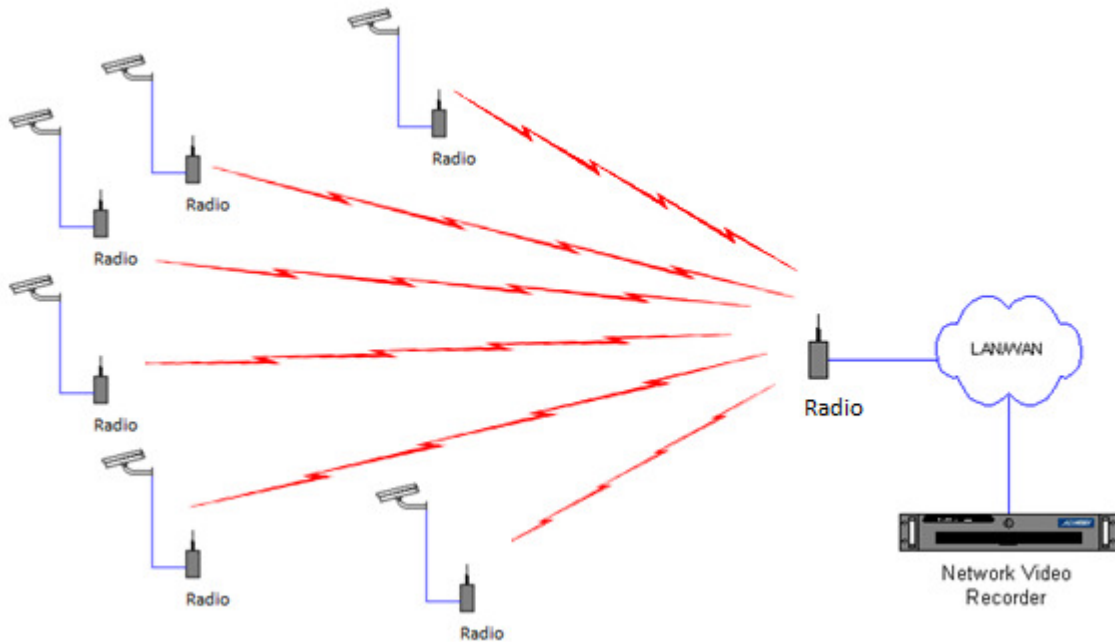

Analogue Camera Scenario 2

Point to point wireless link

Multiple analogue cameras via ip encoder and decoder

Scenarios for running Video over SilverNet Wireless Equipment

Analogue Camera Scenario 3

Point to Multipoint wireless link

Multiple analogue cameras via ip encoder and decoder

Analogue Camera Scenario 4

Point to point Wireless Repeater

Single analogue camera via ip encoder and decoder

Scenarios for running Video over SilverNet Wireless Equipment

IP Camera Solutions

IP Camera Scenario 1

Point to Point Wireless Link

Single IP Camera to an IP DVR

IP Camera Scenario 2

Point to Point Wireless Link

Multiple IP Cameras to an IP DVR

Scenarios for running Video over SilverNet Wireless Equipment

IP Camera Scenario 3

Point to Multipoint Wireless Link

Multiple IP Cameras to an IP DVR

IP Camera Scenario 4

Point to point Wireless Repeater

Single IP camera to an IP DVR