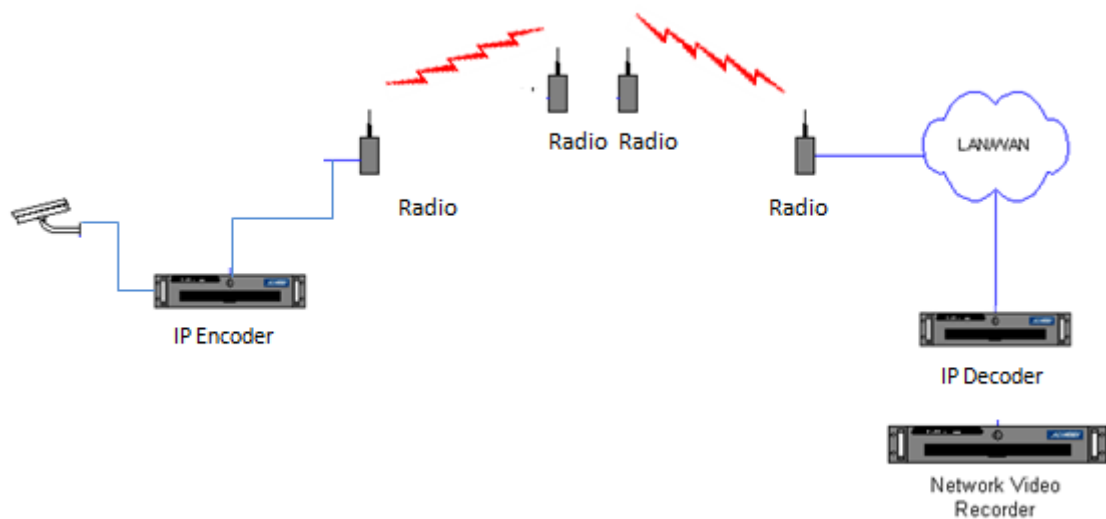

Scenarios for running Video over SilverNet Wireless Equipment

IP Wireless Transmission systems

Analogue Cameras solutions

Analogue Camera Scenario 1

Point to point wireless link

Single analogue camera via ip encoder and decoder

Analogue Camera Scenario 2

Point to point wireless link

Multiple analogue cameras via ip encoder and decoder

Scenarios for running Video over SilverNet Wireless Equipment

Analogue Camera Scenario 3

Point to Multipoint wireless link

Multiple analogue cameras via ip encoder and decoder

Analogue Camera Scenario 4

Point to point Wireless Repeater

Single analogue camera via ip encoder and decoder

Scenarios for running Video over SilverNet Wireless Equipment

IP Camera Solutions

IP Camera Scenario 1

Point to Point Wireless Link

Single IP Camera to an IP DVR

IP Camera Scenario 2

Point to Point Wireless Link

Multiple IP Cameras to an IP DVR

Scenarios for running Video over SilverNet Wireless Equipment