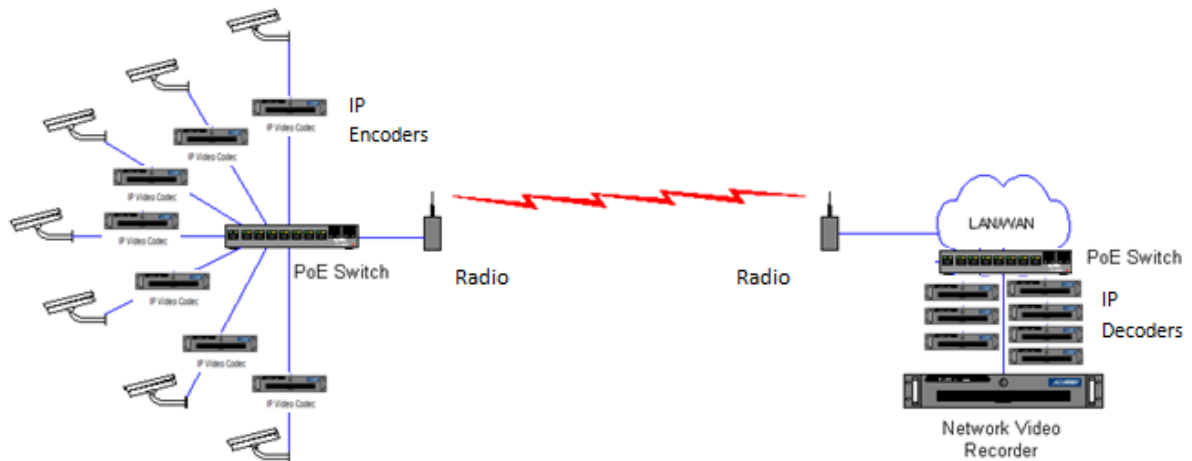

Scenarios for running Video over SilverNet Wireless Equipment

IP Wireless Transmission systems

Analogue Cameras solutions

Analogue Camera Scenario 1

Point to point wireless link

Single analogue camera via ip encoder and decoder

Analogue Camera Scenario 2

Point to point wireless link

Multiple analogue cameras via ip encoder and decoder

Scenarios for running Video over SilverNet Wireless Equipment

Analogue Camera Scenario 3

Point to Multipoint wireless link

Multiple analogue cameras via ip encoder and decoder

Analogue Camera Scenario 4

Point to point Wireless Repeater

Single analogue camera via ip encoder and decoder

Scenarios for running Video over SilverNet Wireless Equipment

IP Camera Scenario 3

Point to Multipoint Wireless Link

Multiple IP Cameras to an IP DVR

IP Camera Scenario 4

Point to point Wireless Repeater

Single IP camera to an IP DVR