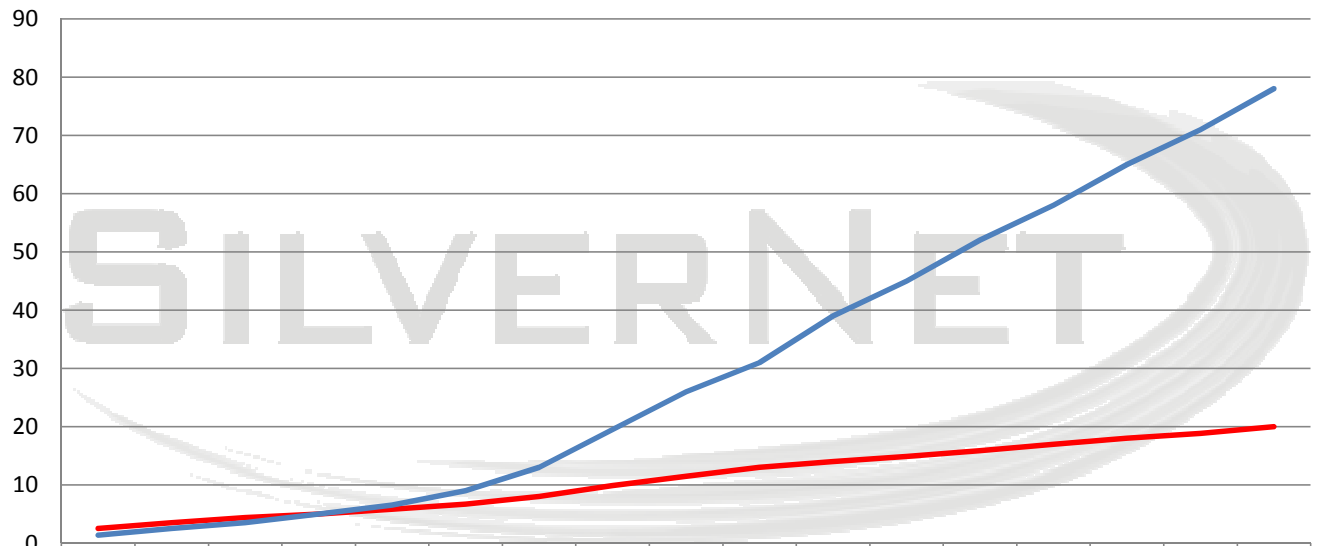

Height to Range Mounting

Height (M)

	1KM	2KM	3KM	4KM	5KM	7KM	10KM	15KM	20KM	25KM	30KM	35KM	40KM	45KM	50KM	55KM	60KM
11n MIN Mounting Height (M) Above Tallest Obstruction	2.5	3.5	4.4	5	5.8	6.7	8	9.9	11.5	13	14	14.9	15.9	17	18	18.85	20
Fresnel Centre Radius (M)	1.35	2.5	3.5	5	6.55	9	13	19.5	26	31	39	45	52	58	65	71	78