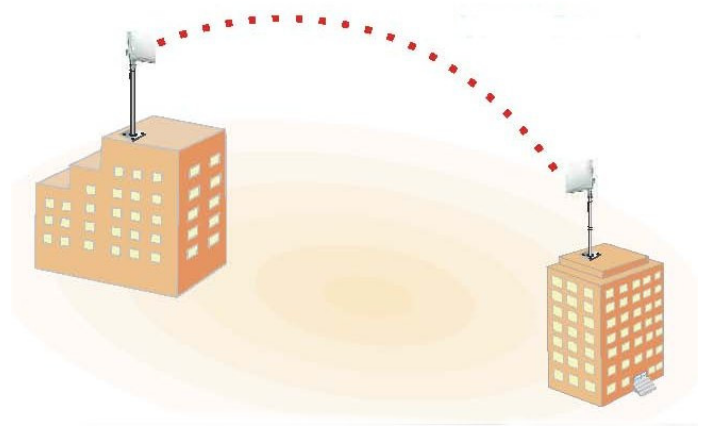

### *The advantages of the STREAM-MAX*

- Easy configuration. Supplied as pre-configured pairs so that all you need to do is power them up.
- Simple network structure. Easy to install. Power over Ethernet functionality requires only a single Ethernet cable between the LAN and the STREAM-MAX for sufficient power

### *What is the STREAM-MAX?*

The STREAM-MAX is a Wireless outdoor Bridge that has been optimised for distances up to 58km. The STREAM-MAX works at 5GHz and is compatible with the 802.11a standard.

The STREAM-MAX is an Ideal high bandwidth solution for Long-range point to point or point to multipoint links, With staggeringly high throughput and very long distance transmission,

The STREAM-MAX has WEP, WPA and WPA2 encryption and has a built in 23dBi antenna.

Enhanced features, including Turbo mode (up to 108Mbps), eXtended Range (XR), real-time compression and packet bursting, gives the STREAM-MAX unparalleled data throughput capabilities.