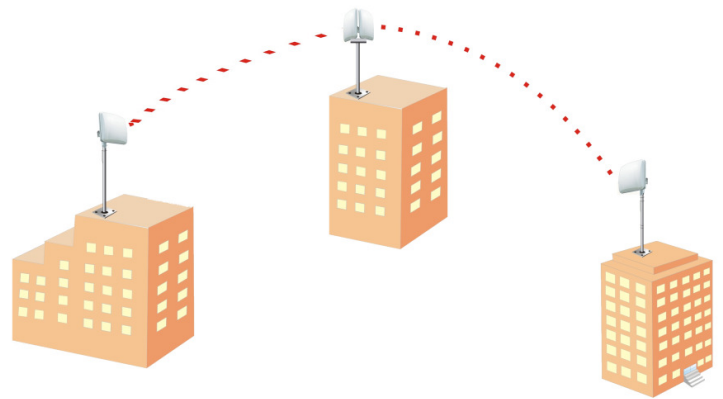

STREAM BRIDGE

SKU: SILSTRBR

The advantages of the STREAM-BRIDGE

- Easy configuration. Supplied as pre-configured pairs so that all you need to do is power them up.
- Simple network structure. Easy to install. Power over Ethernet functionality requires only a single Ethernet cable between the LAN and the STREAM-BRIDGE for sufficient power

Contents

- 1 x STREAM-BRIDGE
- 1 x Mounting brackets
- 1 x Product CD
- 1 x Power Adapter(48V)

What is the STREAM-BRIDGE?

The STREAM-BRIDGE is a Wireless outdoor Bridge that has been optimised for Multipoint applications. The STREAM-BRIDGE works at 5GHz and is compatible with the 802.11a standard.

The STREAM-BRIDGE is an Ideal high bandwidth solution for point to multipoint links, With staggeringly high throughput and very long distance transmission,

The STREAM-BRIDGE has WEP, WPA and WPA2 encryption and has a N-Type antenna port.

Enhanced features, including Turbo mode (up to 108Mbps), eXtended Range (XR), real-time compression and packet bursting, gives the STREAM-BRIDGE unparalleled data throughput capabilities.

Multipoint System