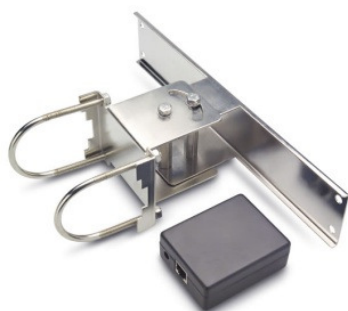

STREAM BRIDGE

SKU: SILSTRBR

The advantages of the STREAM-BRIDGE

- Easy configuration. Supplied as pre-configured pairs so that all you need to do is power them up.
- Simple network structure. Easy to install. Power over Ethernet functionality requires only a single Ethernet cable between the LAN and the STREAM-BRIDGE for sufficient power

Contents

- 1 x STREAM-BRIDGE
- 1 x Mounting brackets
- 1 x Product CD
- 1 x Power Adapter(48V)

What is the STREAM-BRIDGE?

The STREAM-BRIDGE is a Wireless outdoor Bridge that has been optimised for Multipoint applications. The STREAM-BRIDGE works at 5GHz and is compatible with the 802.11a standard.

The STREAM-BRIDGE is an Ideal high bandwidth solution for point to multipoint links, With staggeringly high throughput and very long distance transmission,

The STREAM-BRIDGE has WEP, WPA and WPA2 encryption and has a N-Type antenna port.

Enhanced features, including Turbo mode (up to 108Mbps), eXtended Range (XR), real-time compression and packet bursting, gives the STREAM-BRIDGE unparalleled data throughput capabilities.

Multipoint System