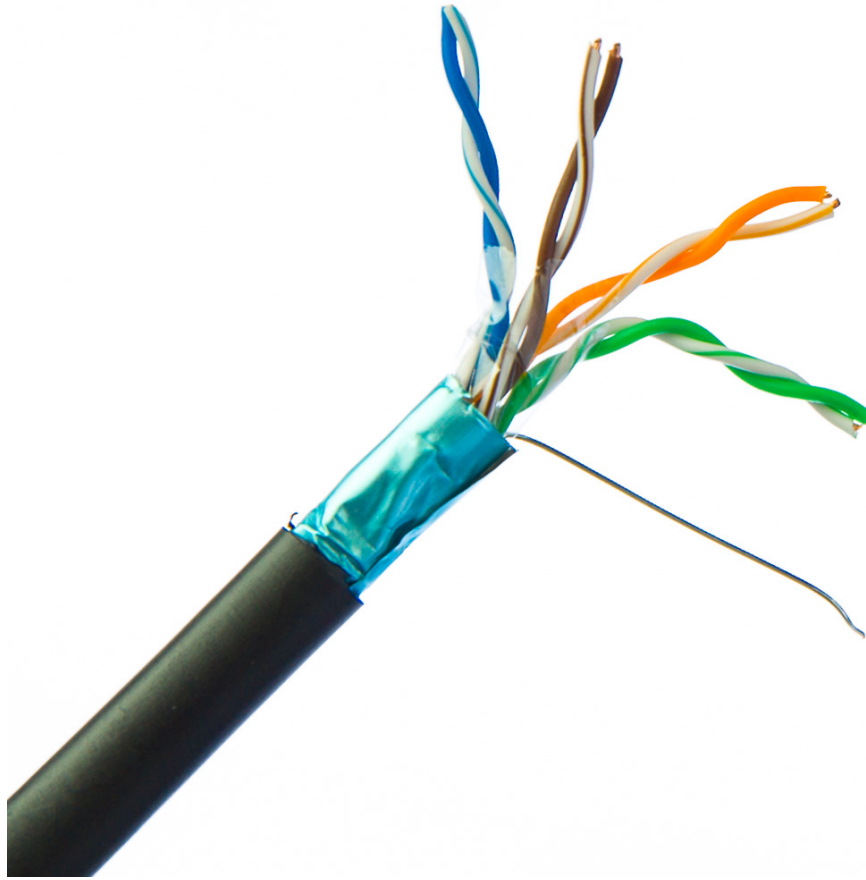

10 Meter Long. Solid Copper Core outdoor Shielded Ethernet network cable including Shielded Network Plugs.

1 off unterminated cable
2 off Network Plugs
per pack

Part Code: SIL DLC 10M

20 Meter Long. Solid Copper Core outdoor Shielded Ethernet network cable including Shielded Network Plugs.

1 off unterminated cable
2 off Network Plugs
per pack

Part Code: SIL DLC 20M

50 Meter Long. Solid Copper Core outdoor Shielded Ethernet network cable including Shielded Network Plugs.

1 off unterminated cable
2 off Network Plugs
per pack

Part Code: SIL DLC 50M

90 Meter Long. Solid Copper Core outdoor Shielded Ethernet network cable including Shielded Network Plugs.

1 off unterminated cable
2 off Network Plugs
per pack

Part Code: SIL DLC 90M