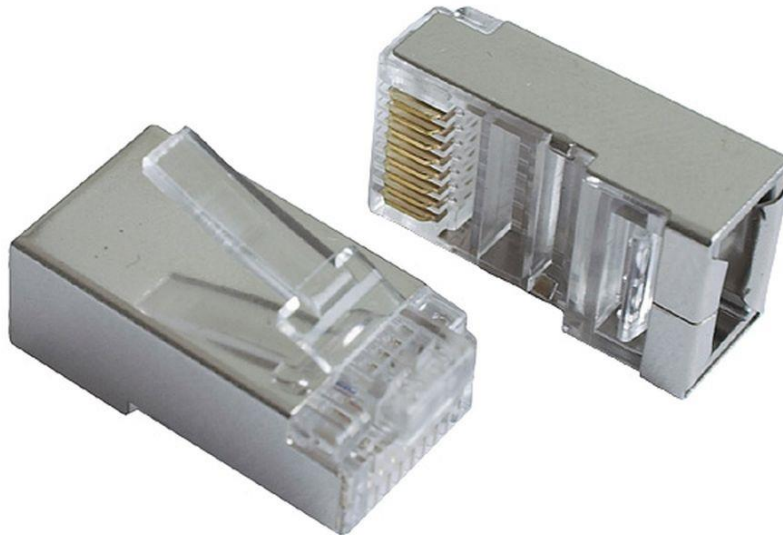

Shielded Plugs

SilverNet Ltd

Address: 2 Vermont Place | Tongwell | Milton Keynes | MK15 8JA | United Kingdom

Phone: +44 (0)871 2233 067 | Fax: +44 (0)870 622 0254

Web: www.silvernet.com